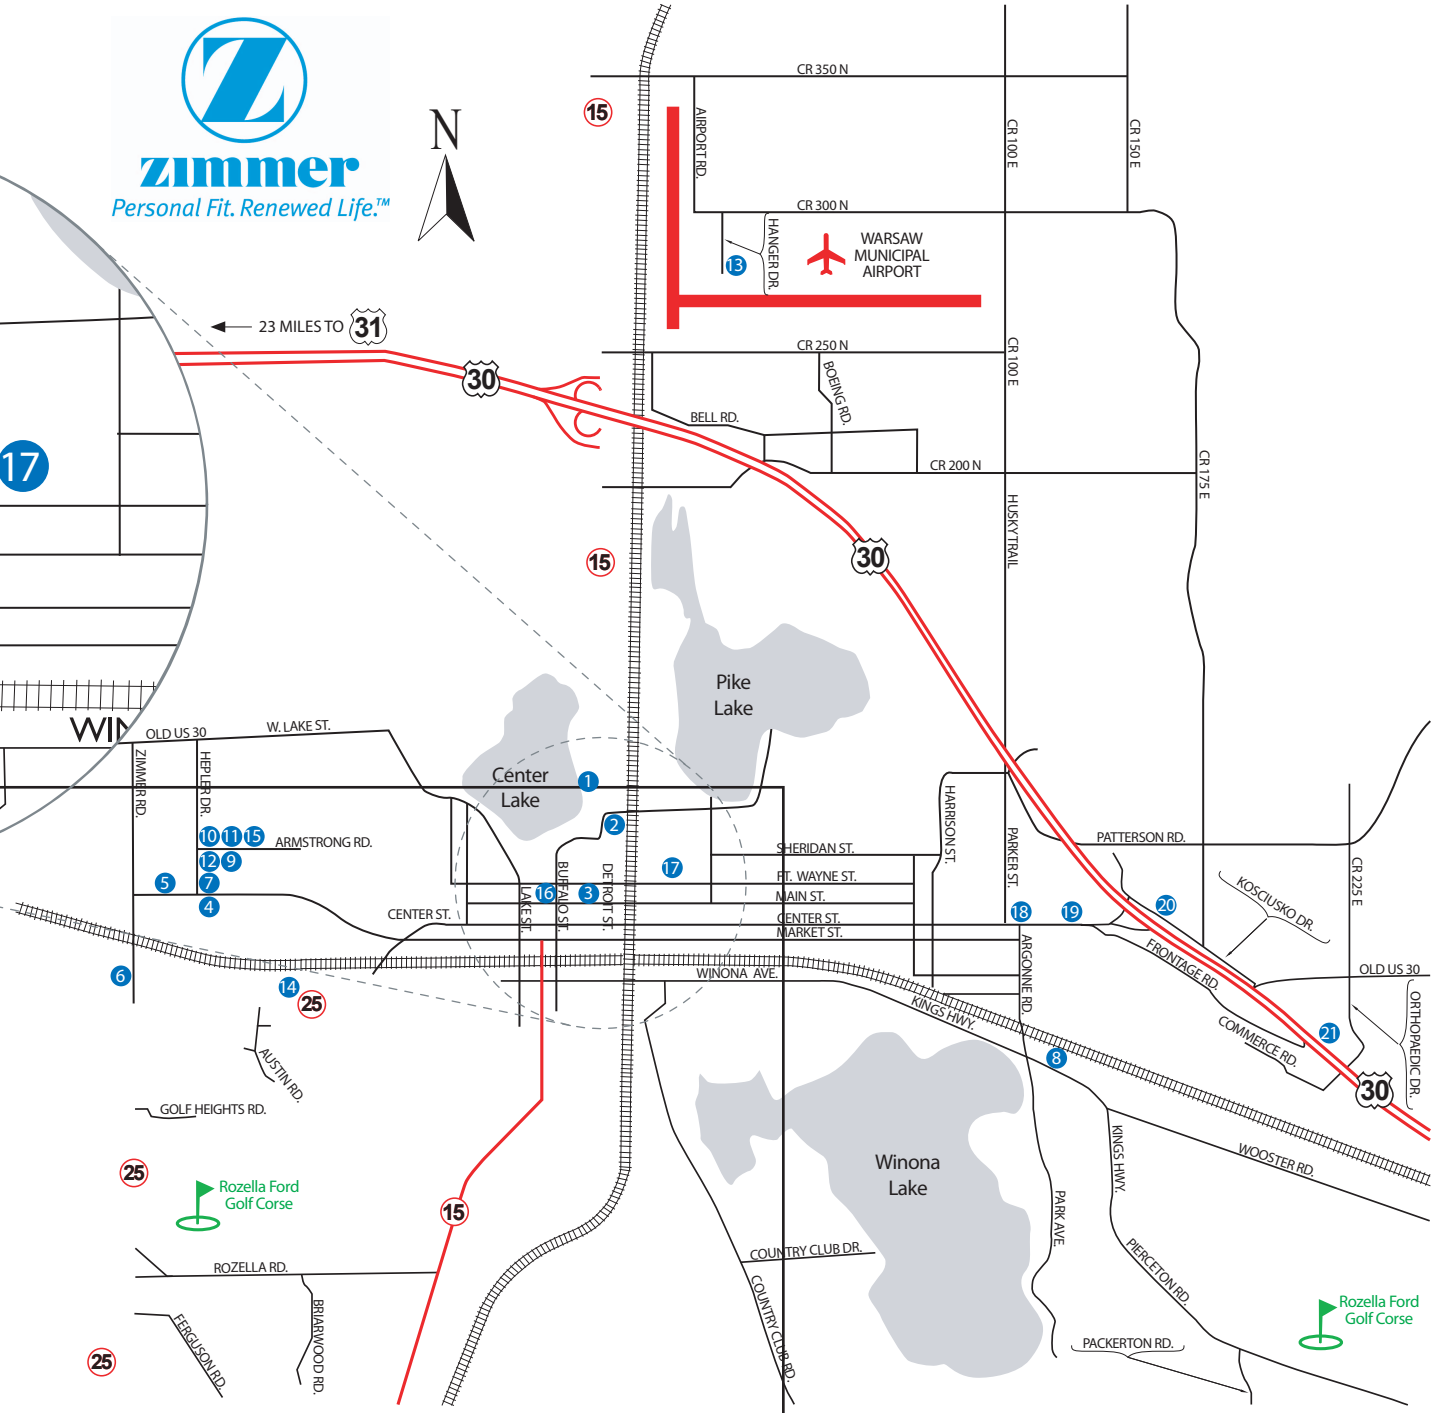

Facilities & Nearby Airport

zimmer
Personal Fit. Renewed Life.™

- 1. Zimmer Building One (Instrumedical)
 - 2. Zimmer Building Two (Print Shop)
 - 3. Zimmer Building Three (Corporate)
 - 4. Zimmer Building Four (Distribution Center)
 - 5. Zimmer Building Five (Manufacturing)
 - 6. Zimmer Building Six (Wildman)
 - 7. Zimmer Building Seven
 - 8. Zimmer Building Eight (Meeting Services)
 - 9. Zimmer Building Nine (Lake City Medical)
 - 10. Zimmer Building Ten (Spartech)
 - 11. Zimmer Building Eleven (Buhrt)
 - 12. Zimmer Building Twelve (Clarke)
 - 13. Zimmer Hangar
 - 14. Zimmer Warehouse (Warsaw Leasing Corp.)
 - 15. Zimmer WHIMET
 - 16. Zimmer Hotel
-
- 17. Candelight Inn
 - 18. White Hill Manor
 - 19. Ramada Inn
 - 20. Hampton Inn
 - 21. Holiday Inn Express

Directions to Ft. Wayne Airport
Take 30 East to 69 South (approx. 32 miles). Exit on 24. Follow signs to Baerfield

Directions to South Bend Airport
Take 30 West to 31 North. Exit 31 Bypass West. Exit on 20 East. Follow signs to South Bend Regional Airport