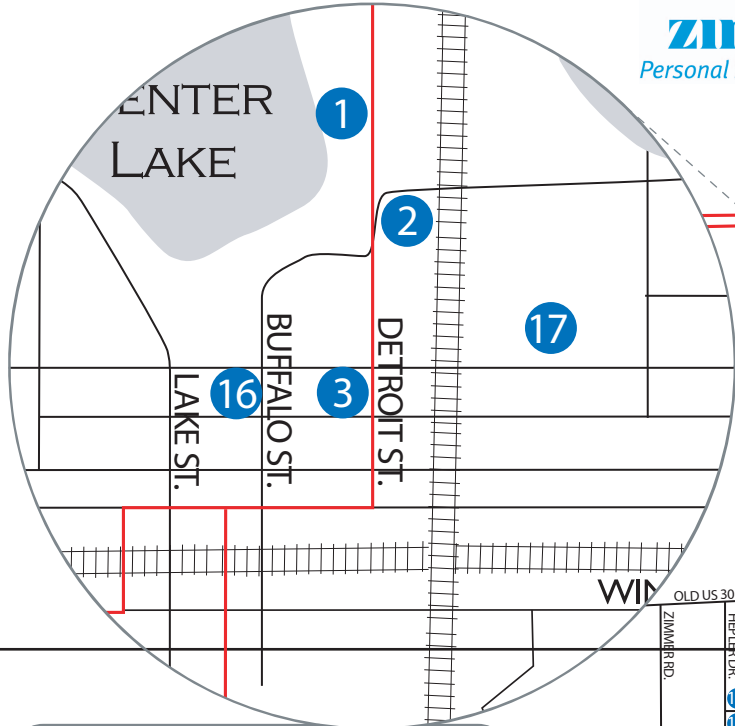

Facilities & Nearby Airport

zimmer
Personal Fit. Renewed Life.™

- 1. Zimmer Building One (Instrumedical)
 - 2. Zimmer Building Two (Print Shop)
 - 3. Zimmer Building Three (Corporate)
 - 4. Zimmer Building Four (Distribution Center)
 - 5. Zimmer Building Five (Manufacturing)
 - 6. Zimmer Building Six (Wildman)
 - 7. Zimmer Building Seven
 - 8. Zimmer Building Eight (Meeting Services)
 - 9. Zimmer Building Nine (Lake City Medical)
 - 10. Zimmer Building Ten (Spartech)
 - 11. Zimmer Building Eleven (Buhrt)
 - 12. Zimmer Building Twelve (Clarke)
 - 13. Zimmer Hangar
 - 14. Zimmer Warehouse (Warsaw Leasing Corp.)
 - 15. Zimmer WHIMET
 - 16. Zimmer Hotel
-
- 17. Candelight Inn
 - 18. White Hill Manor
 - 19. Ramada Inn
 - 20. Hampton Inn
 - 21. Holiday Inn Express

Directions to Ft. Wayne Airport
Take 30 East to 69 South (approx. 32 miles). Exit on 24. Follow signs to Baerfield

Directions to South Bend Airport
Take 30 West to 31 North. Exit 31 Bypass West. Exit on 20 East. Follow signs to South Bend Regional Airport